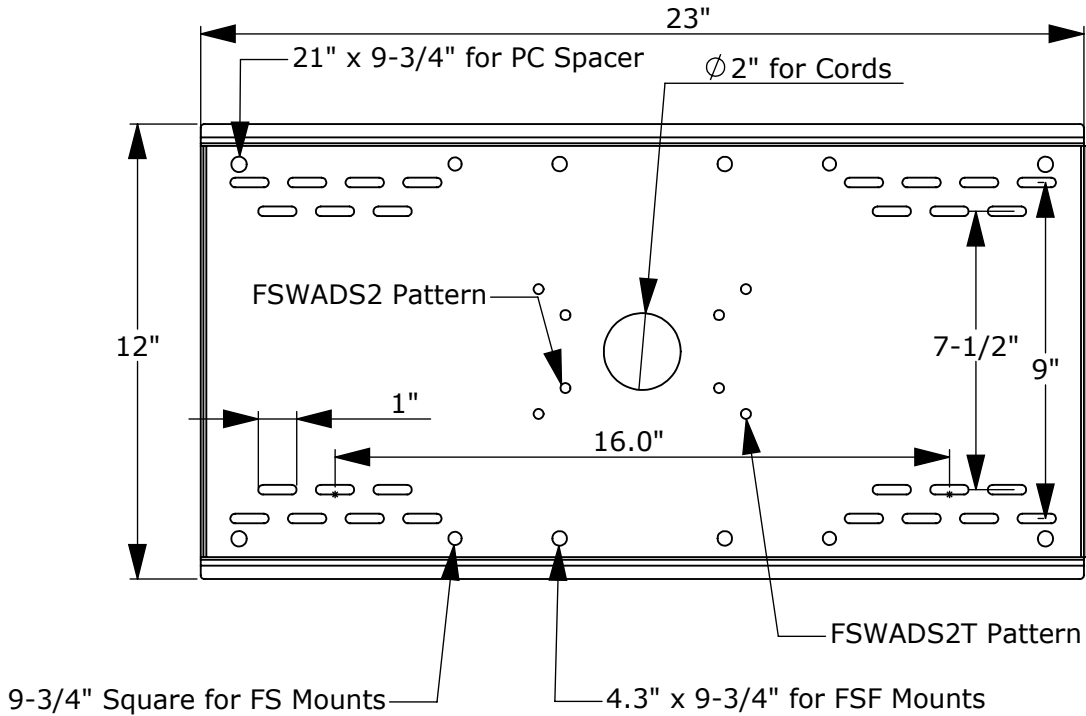

Optional Accessories:

WMATB4 - Metal Stud Toggle Bolt Kit

WMAAB4 - Concrete Anchor Bolt Kit

FSUSKW - Security Screw Kit to Secure Channel to Wall Plate (includes security tool)

Maximum Load Limit:

200lbs (90.9 Kg.)

Product Weight:

8.5lbs (3.9 Kg.)

Shipping Weight:

19.5lbs. (8.9 Kg.) (2 per Box)

Carton Dimensions:

23-1/2"L x 12-1/2"W x 1-3/4"H

Architectural Specification: The Universal Wall Mount shall be Lucasey model FSUL2014 and shall be located where indicated on the plans. It shall feature monitor attaching channels included compatible with 20" wide by 14" tall or VESA 400mm x 200mm, 200mm x 200mm, 200mm x 100mm or 100mm x 100mm mounting patterns. Assembly and installation shall be done according to instructions provided by the manufacturer.

Wall - Adapter Plate

Mounting Channel

Side View