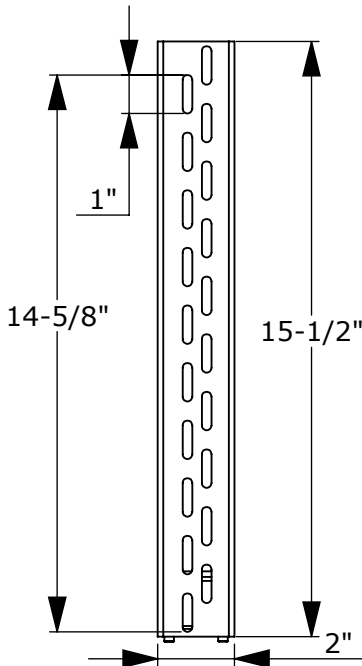

Optional Accessories:

WMATB4 - Metal Stud Toggle Bolt Kit

WMAAB4 - Concrete Anchor Bolt Kit

FSUSKW - Security Screw Kit to Secure Channel to Wall Plate (includes security tool)

Maximum Load Limit:

200lbs (90.9 Kg.)

Product Weight:

8.5lbs (3.9 Kg.)

Shipping Weight:

19.5lbs. (8.9 Kg.) (2 per Box)

Carton Dimensions:

23-1/2"L x 12-1/2"W x 1-3/4"H

Architectural Specification: The Universal Wall Mount shall be Lucasey model FSUL2014 and shall be located where indicated on the plans. It shall feature monitor attaching channels included compatible with 20" wide by 14" tall or VESA 400mm x 200mm, 200mm x 200mm, 200mm x 100mm or 100mm x 100mm mounting patterns. Assembly and installation shall be done according to instructions provided by the manufacturer.

Wall - Adapter Plate

Mounting Channel

Side View