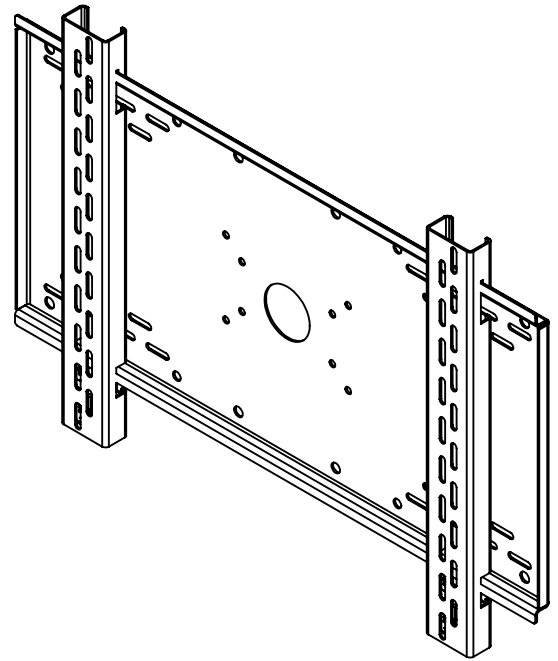

**FSUL2014 - Wall Mount and Adapter Plate
for Flat Screens up to 200lbs
Universal Mounting Pattern**

The FSUL2014 universal wall mount and adapter plate attaches to flat screens up to 200lbs with VESA mounting patterns 400mm x 200mm, 200mm x 200mm, 200mm x 100mm, 100mm x 100mm and up to 20" wide x 14" tall mounting patterns. The FSUL2014 can be used as a wafer thin profile wall mount when bolted directly to the wall or can be used in conjunction with FS series ceiling, furniture and wall mounts. An optional security screw kit can be purchased separately for increased theft resistance.

Features:

Available in black and silver finishes

Fits 23"+ flat screens up to 200lbs

Universal size fits 20" (508mm) wide x 14" (356mm) tall mounting patterns. Including 400mm x 200mm, 200mm x 200mm, 200mm x 100mm & 100mm x 100mm VESA compatible monitors

Compatible with: FSW, FSWA, FSWP, FSWT & FSWSL0 Wall Mounts; FSCT & FSCT20 Ceiling Mounts; FSF12 & FSF14 Furniture Mounts; FSPED20 & FSP60T Floor Mounted Pedestals; FSTR & FSTRT Truss or Pole Mounts; FSCR4028 Mobile Equipment Cart

Optional Accessories:

WMATB4 - Metal Stud Toggle Bolt Kit

WMAAB4 - Concrete Anchor Bolt Kit

FSUSKW - Security Screw Kit to Secure Channel to Wall Plate (includes security tool)

Maximum Load Limit:

200lbs (90.9 Kg.)

Product Weight:

8.5lbs (3.9 Kg.)

Shipping Weight:

19.5lbs. (8.9 Kg.) (2 per Box)

Carton Dimensions:

23-1/2"L x 12-1/2"W x 1-3/4"H

Architectural Specification: The Universal Wall Mount shall be Lucasey model FSUL2014 and shall be located where indicated on the plans. It shall feature monitor attaching channels included compatible with 20" wide by 14" tall or VESA 400mm x 200mm, 200mm x 200mm, 200mm x 100mm or 100mm x 100mm mounting patterns. Assembly and installation shall be done according to instructions provided by the manufacturer.