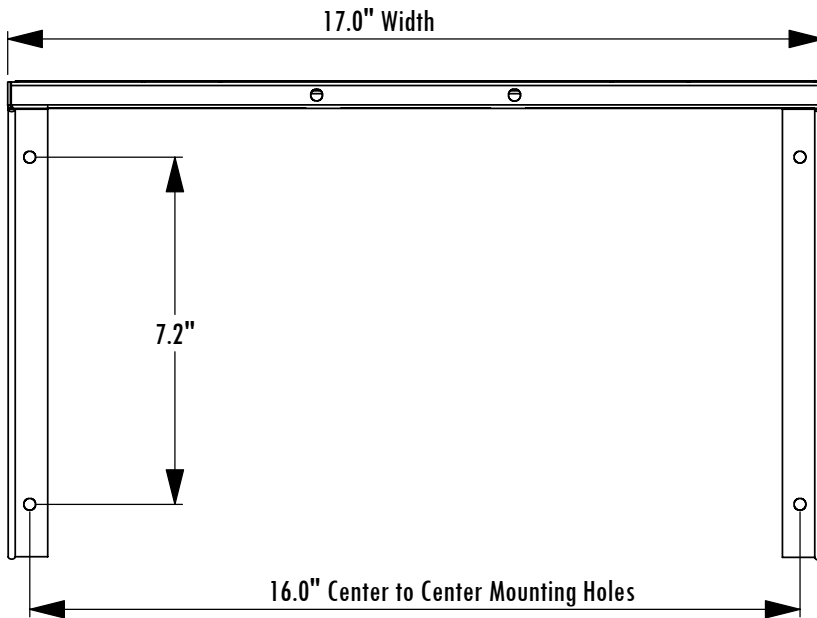

DVD1709W

Equipment Security Shelf Wall Mount

Model	Load Limit (lbs.)	Platform Width	Platform Depth	Projection from Wall	Ship. Wt. (lbs.)
DVD1709W	25	17"	9"	9.4"	10

1-800-LUCASEY • 1-510-534-1435

©2006 Lucasey Manufacturing Corporation, Oakland, California