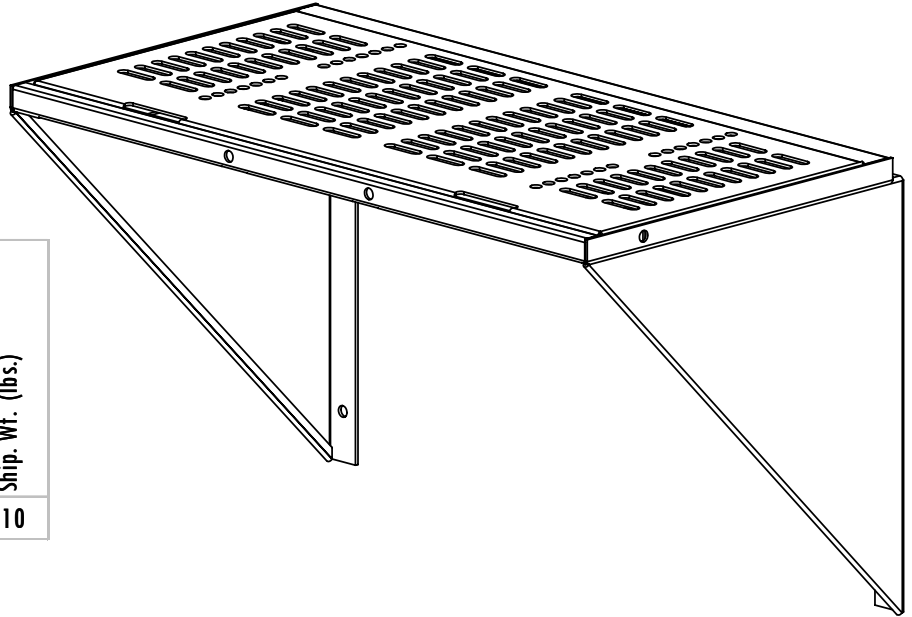

DVD1709W

Equipment Security Shelf Wall Mount

Model	Load Limit (lbs.)	Platform Width	Platform Depth	Projection from Wall	Ship. Wt. (lbs.)
DVD1709W	25	17"	9"	9.4"	10

1-800-LUCASEY • 1-510-534-1435

©2006 Lucasey Manufacturing Corporation, Oakland, California