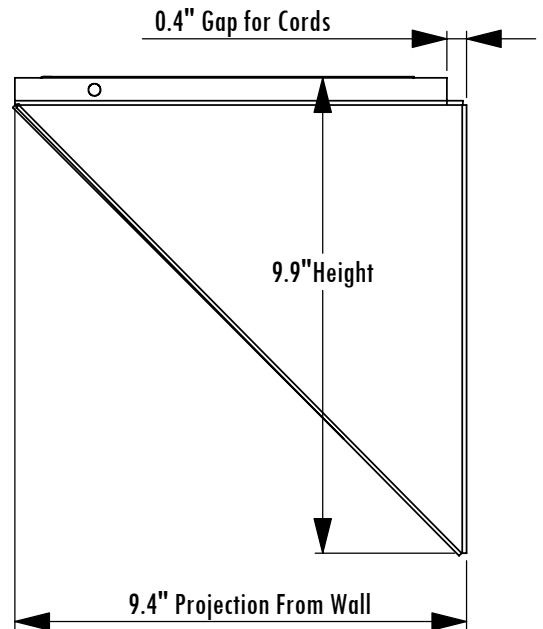

DVD1709W

Equipment Security Shelf Wall Mount

Model	Load Limit (lbs.)	Platform Width	Platform Depth	Projection from Wall	Ship. Wt. (lbs.)
DVD1709W	25	17"	9"	9.4"	10

1-800-LUCASEY • 1-510-534-1435

©2006 Lucasey Manufacturing Corporation, Oakland, California